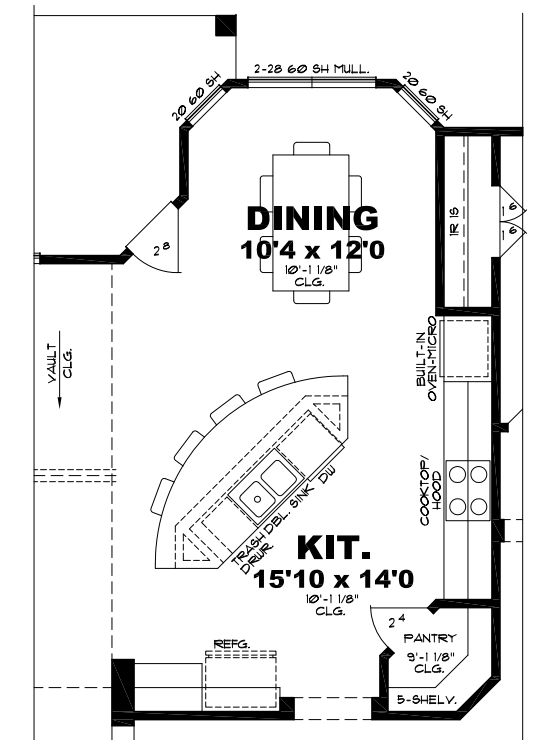

Square Footage Chart		
	FRAME	with BRICK
LIVING AREA	2493	2528
GARAGE	761	794
PORCH	46	46
COV. PATIO	232	232
TOTAL	3532	3600

# Floor Plan Sketch 2528

Optional Kitchen Island Layout -2

Optional Kitchen Island Layout -1