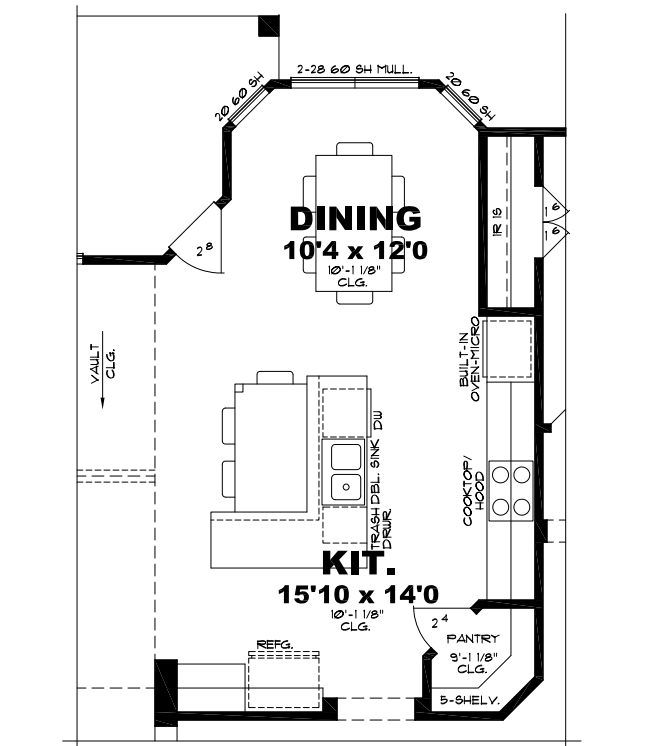

Square Footage Chart		
	FRAME	with BRICK
LIVING AREA	2493	2528
GARAGE	761	794
PORCH	46	46
COV. PATIO	232	232
TOTAL	3532	3600

# Floor Plan Sketch 2528

Optional Kitchen Island Layout -2

Optional Kitchen Island Layout -1